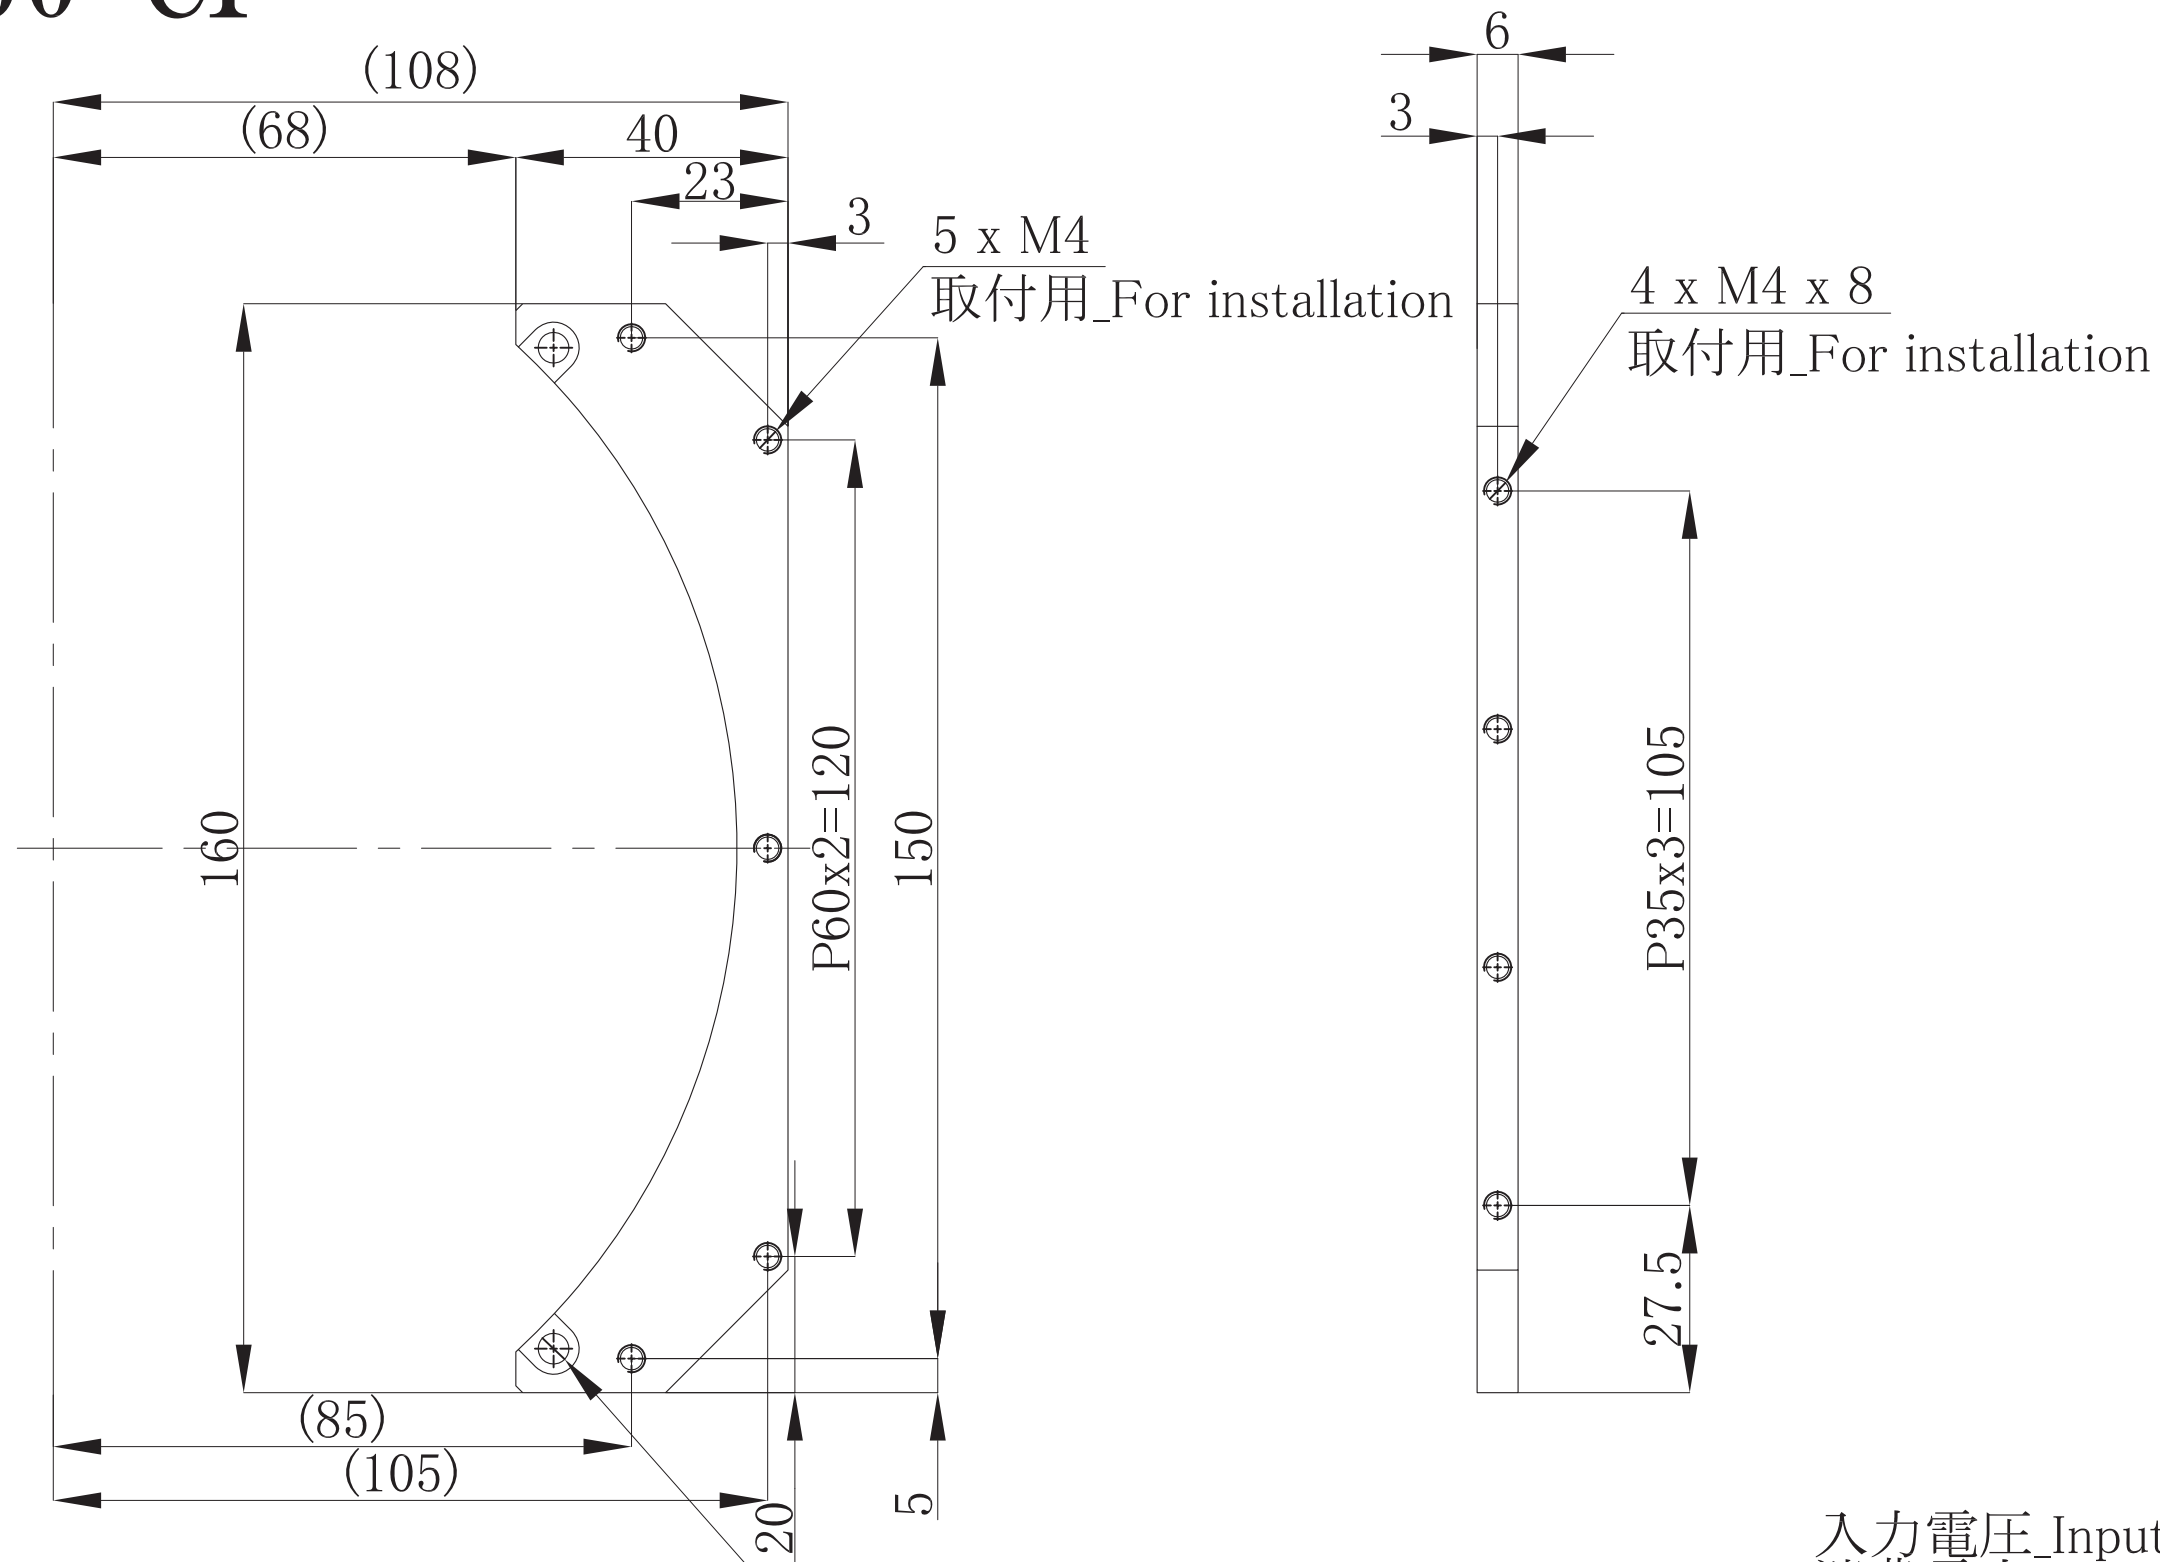

BK-200-CI

Unit: mm

5 x M4
取付用_For installation

4 x M4 x 8
取付用_For installation

2 x ϕ 4.5 \sqcap ϕ 7.5 ∇ 4.5
照明取付用_For illumination

付属品_Accessories
ブラケット_Bracket: 2 pieces
CAP(M4x6mm): 5 pieces

入力電圧_Input Voltage:
消費電力_Power Consumption: