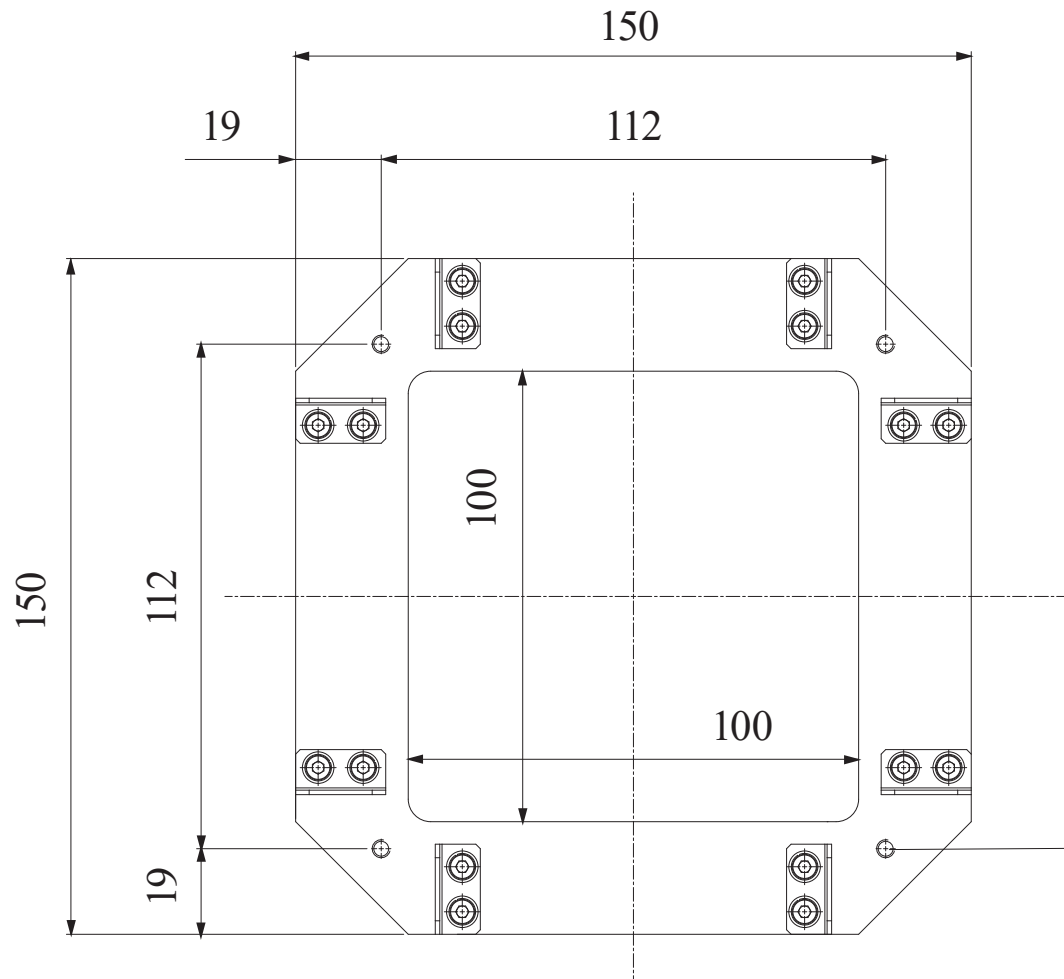

BK-LDQ2-74X30

Third Angle Projection Units: mm

4-M4貫通
(取付用)