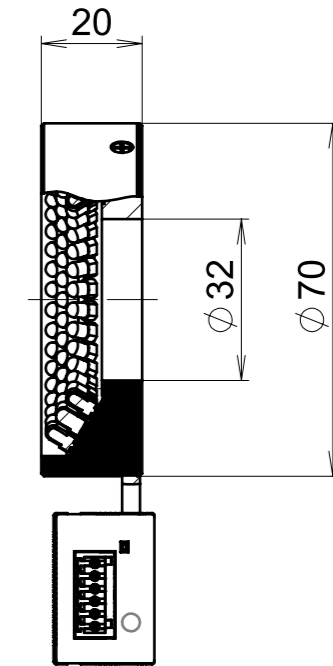

(unit:mm)

BCR-70x

Nut slot detail diagram

A
(5:1)

Note
When powering the camera through a BC Light product, please refer to the respective camera's specification sheet.