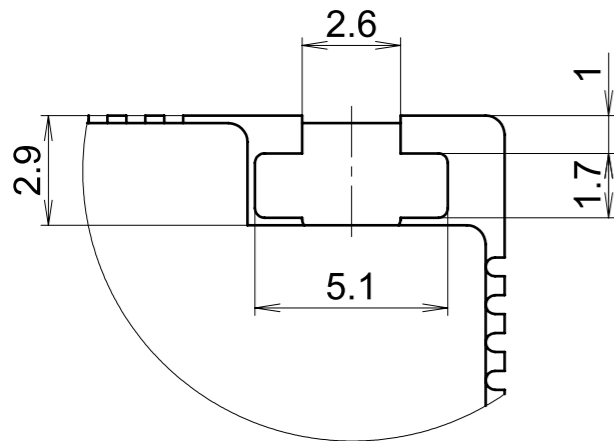

(unit:mm)

BCR-70x

Nut slot detail diagram

A
(5:1)

Note
When powering the camera through a BC Light product, please refer to the respective camera's specification sheet.