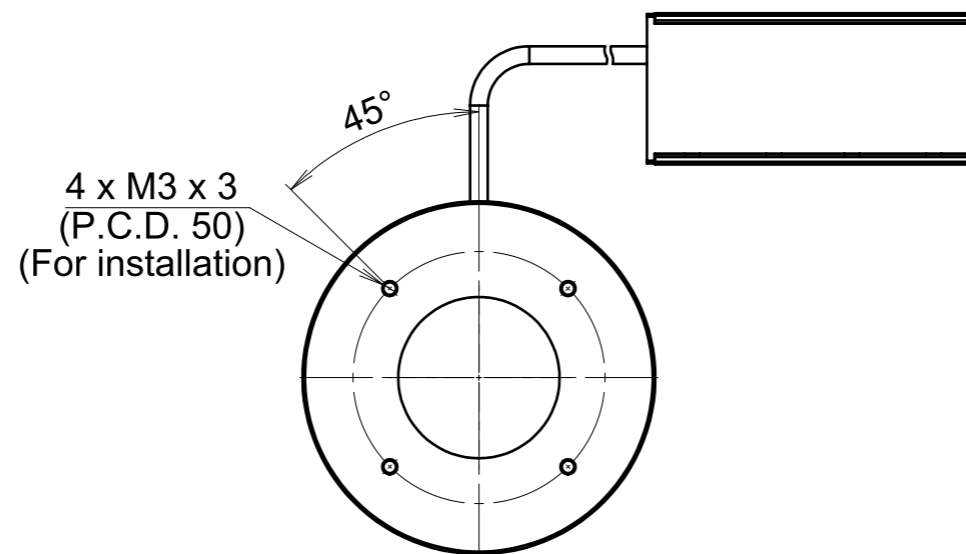

(unit:mm)

BCR-70x

Nut slot detail diagram

A
(5:1)

Note
When powering the camera through a BC Light product, please refer to the respective camera's specification sheet.