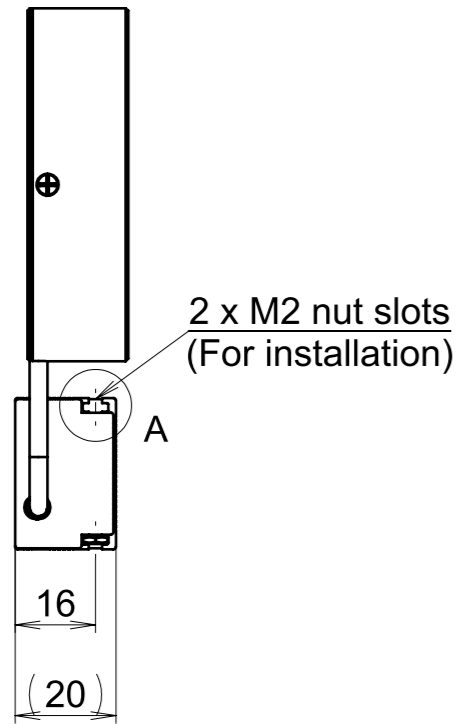

(unit:mm)

BCR-70x

Nut slot detail diagram

A
(5:1)

Note
When powering the camera through a BC Light product, please refer to the respective camera's specification sheet.