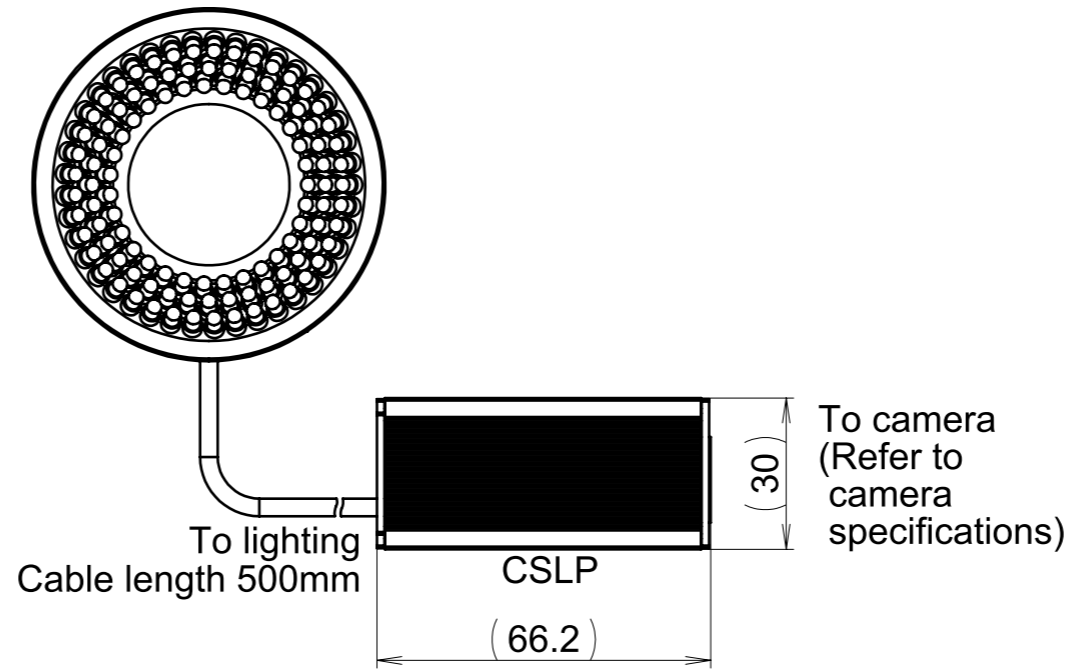

(unit:mm)

BCR-70x

Nut slot detail diagram

A
(5:1)

Note
When powering the camera through a BC Light product, please refer to the respective camera's specification sheet.