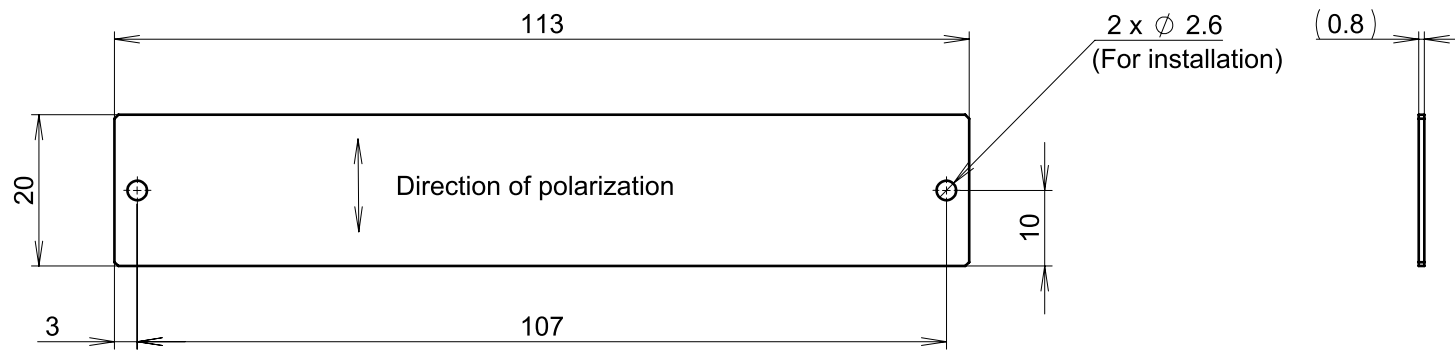

(unit:mm)

PL-BCL-100X15

Accessories : 2 pcs mounting screws