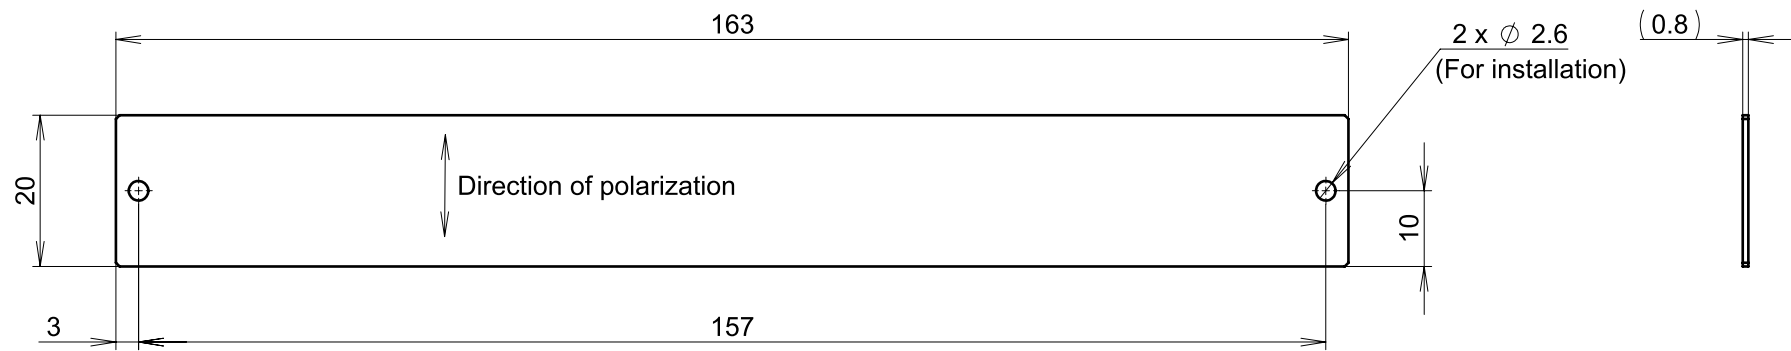

(unit:mm)

PL-BCL-150X15

Accessories : 2 pcs mounting screws