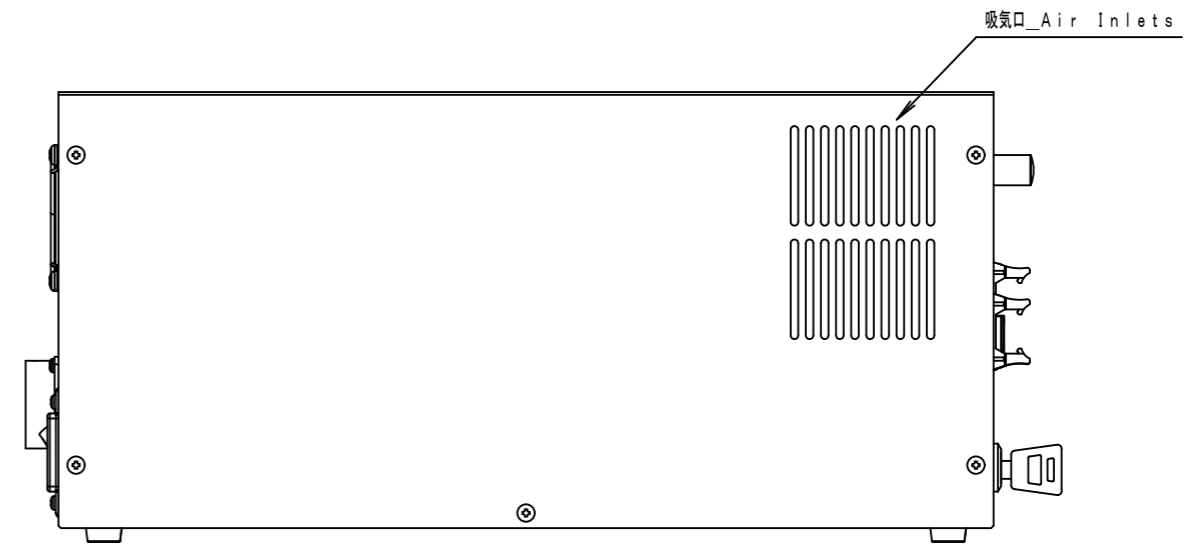

1 2 3 4 5 6 7 8

A
B
C
D
E
F

UNIT : mm

001	22/11/25	誤記修正	Y. Nakagawa
REVISION	DATE	DESCRIPTION	REVISED

ISSUE DATE	SCALE	APPROVED	NAME
2022/04/08	1:3	H. TAKAGI	PSCC-60048-ALT1
	SHEET SIZE	CHECKED	DRAWING NAME
	A3	D. TANI	外觀図_outline
	PROJECTION	DESIGNED	DRAWING No.
		Y. NAKAGAWA	REVISION
		DRAWN	001
		Y. NAKAGAWA	SHEET
			02/02