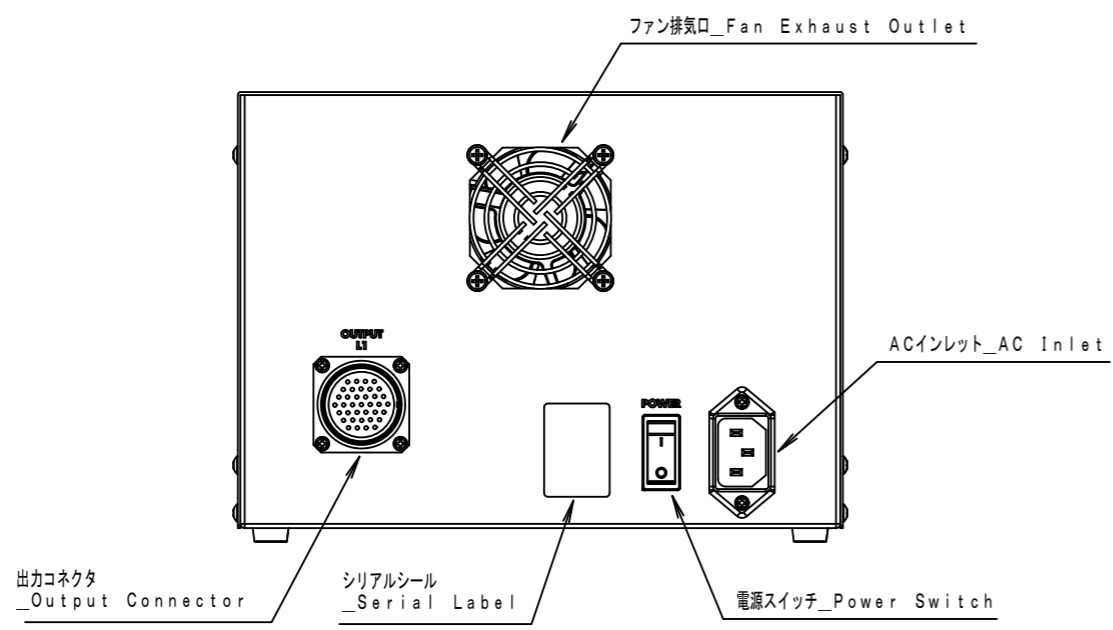

1 2 3 4 5 6 7 8

A
B
C
D
E
F

UNIT : mm

001	22/11/25	誤記修正	Y. Nakagawa
REVISION	DATE	DESCRIPTION	REVISED

ISSUE DATE	SCALE	APPROVED	NAME
2022/04/08	1:3	H. TAKAGI	PSCC-60048-ALT1
	SHEET SIZE	CHECKED	DRAWING NAME
	A3	D. TANI	外觀図_outline
	PROJECTION	DESIGNED	DRAWING No.
		Y. NAKAGAWA	REVISION
		DRAWN	001
		Y. NAKAGAWA	SHEET
			02/02