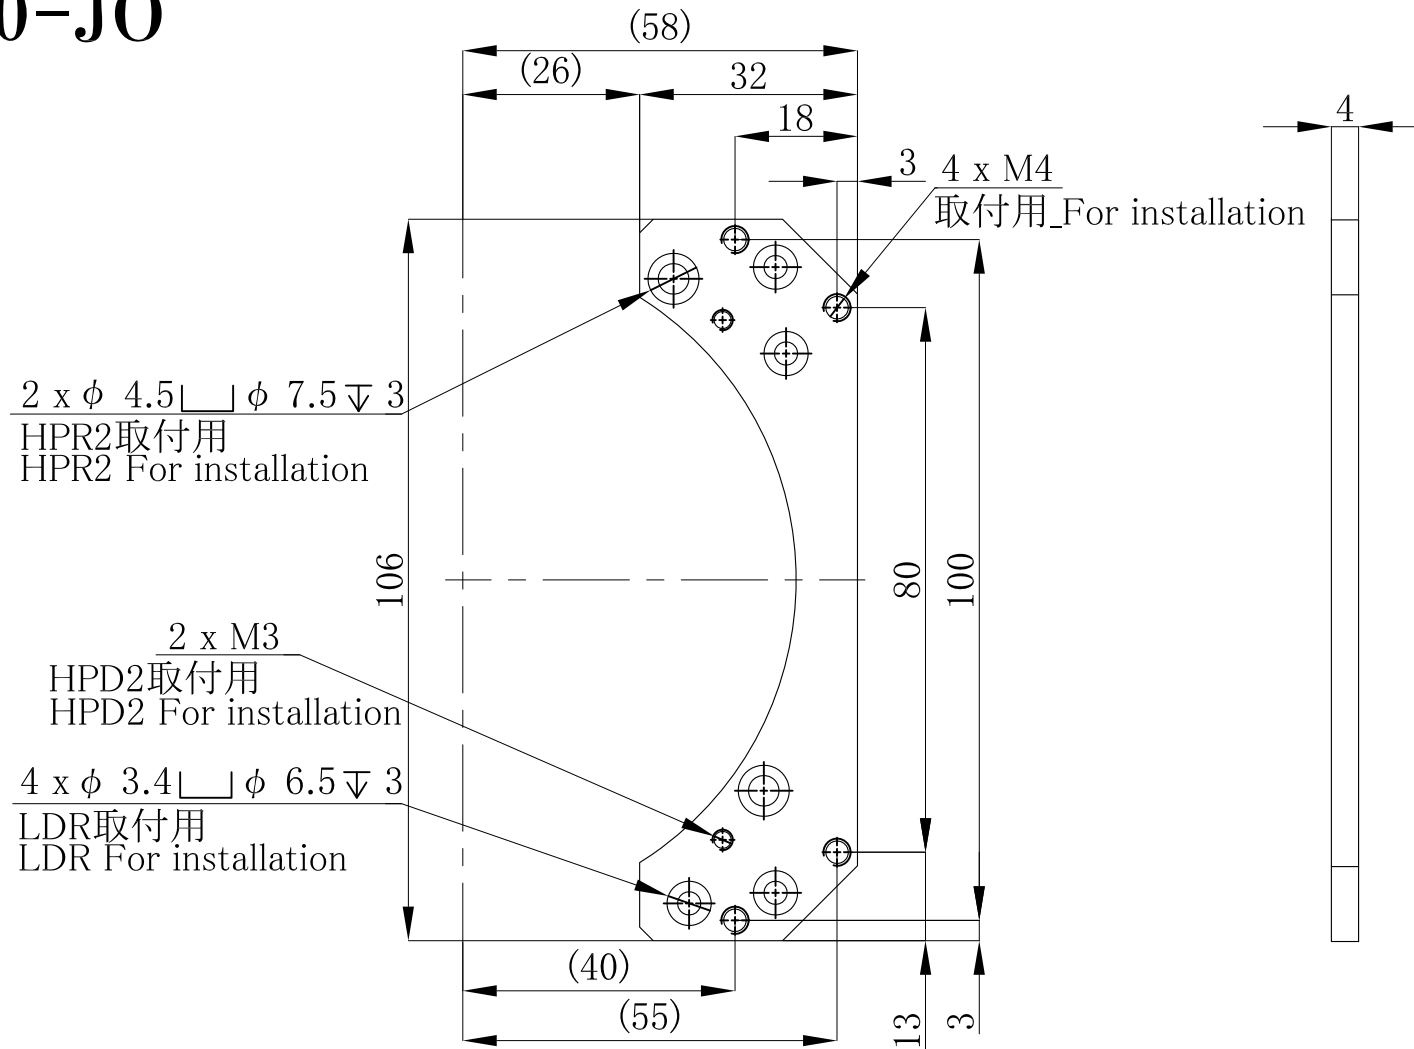

BK-100-JO

Unit: mm

付属品_Accessories
ブラケット_Bracket: 2 pieces
CAP(M3x15mm): 5 pieces (HPD2)
CAP(M3x5mm): 5 pieces (LDR)
CAP(M4x6mm): 5 pieces (HPR2)