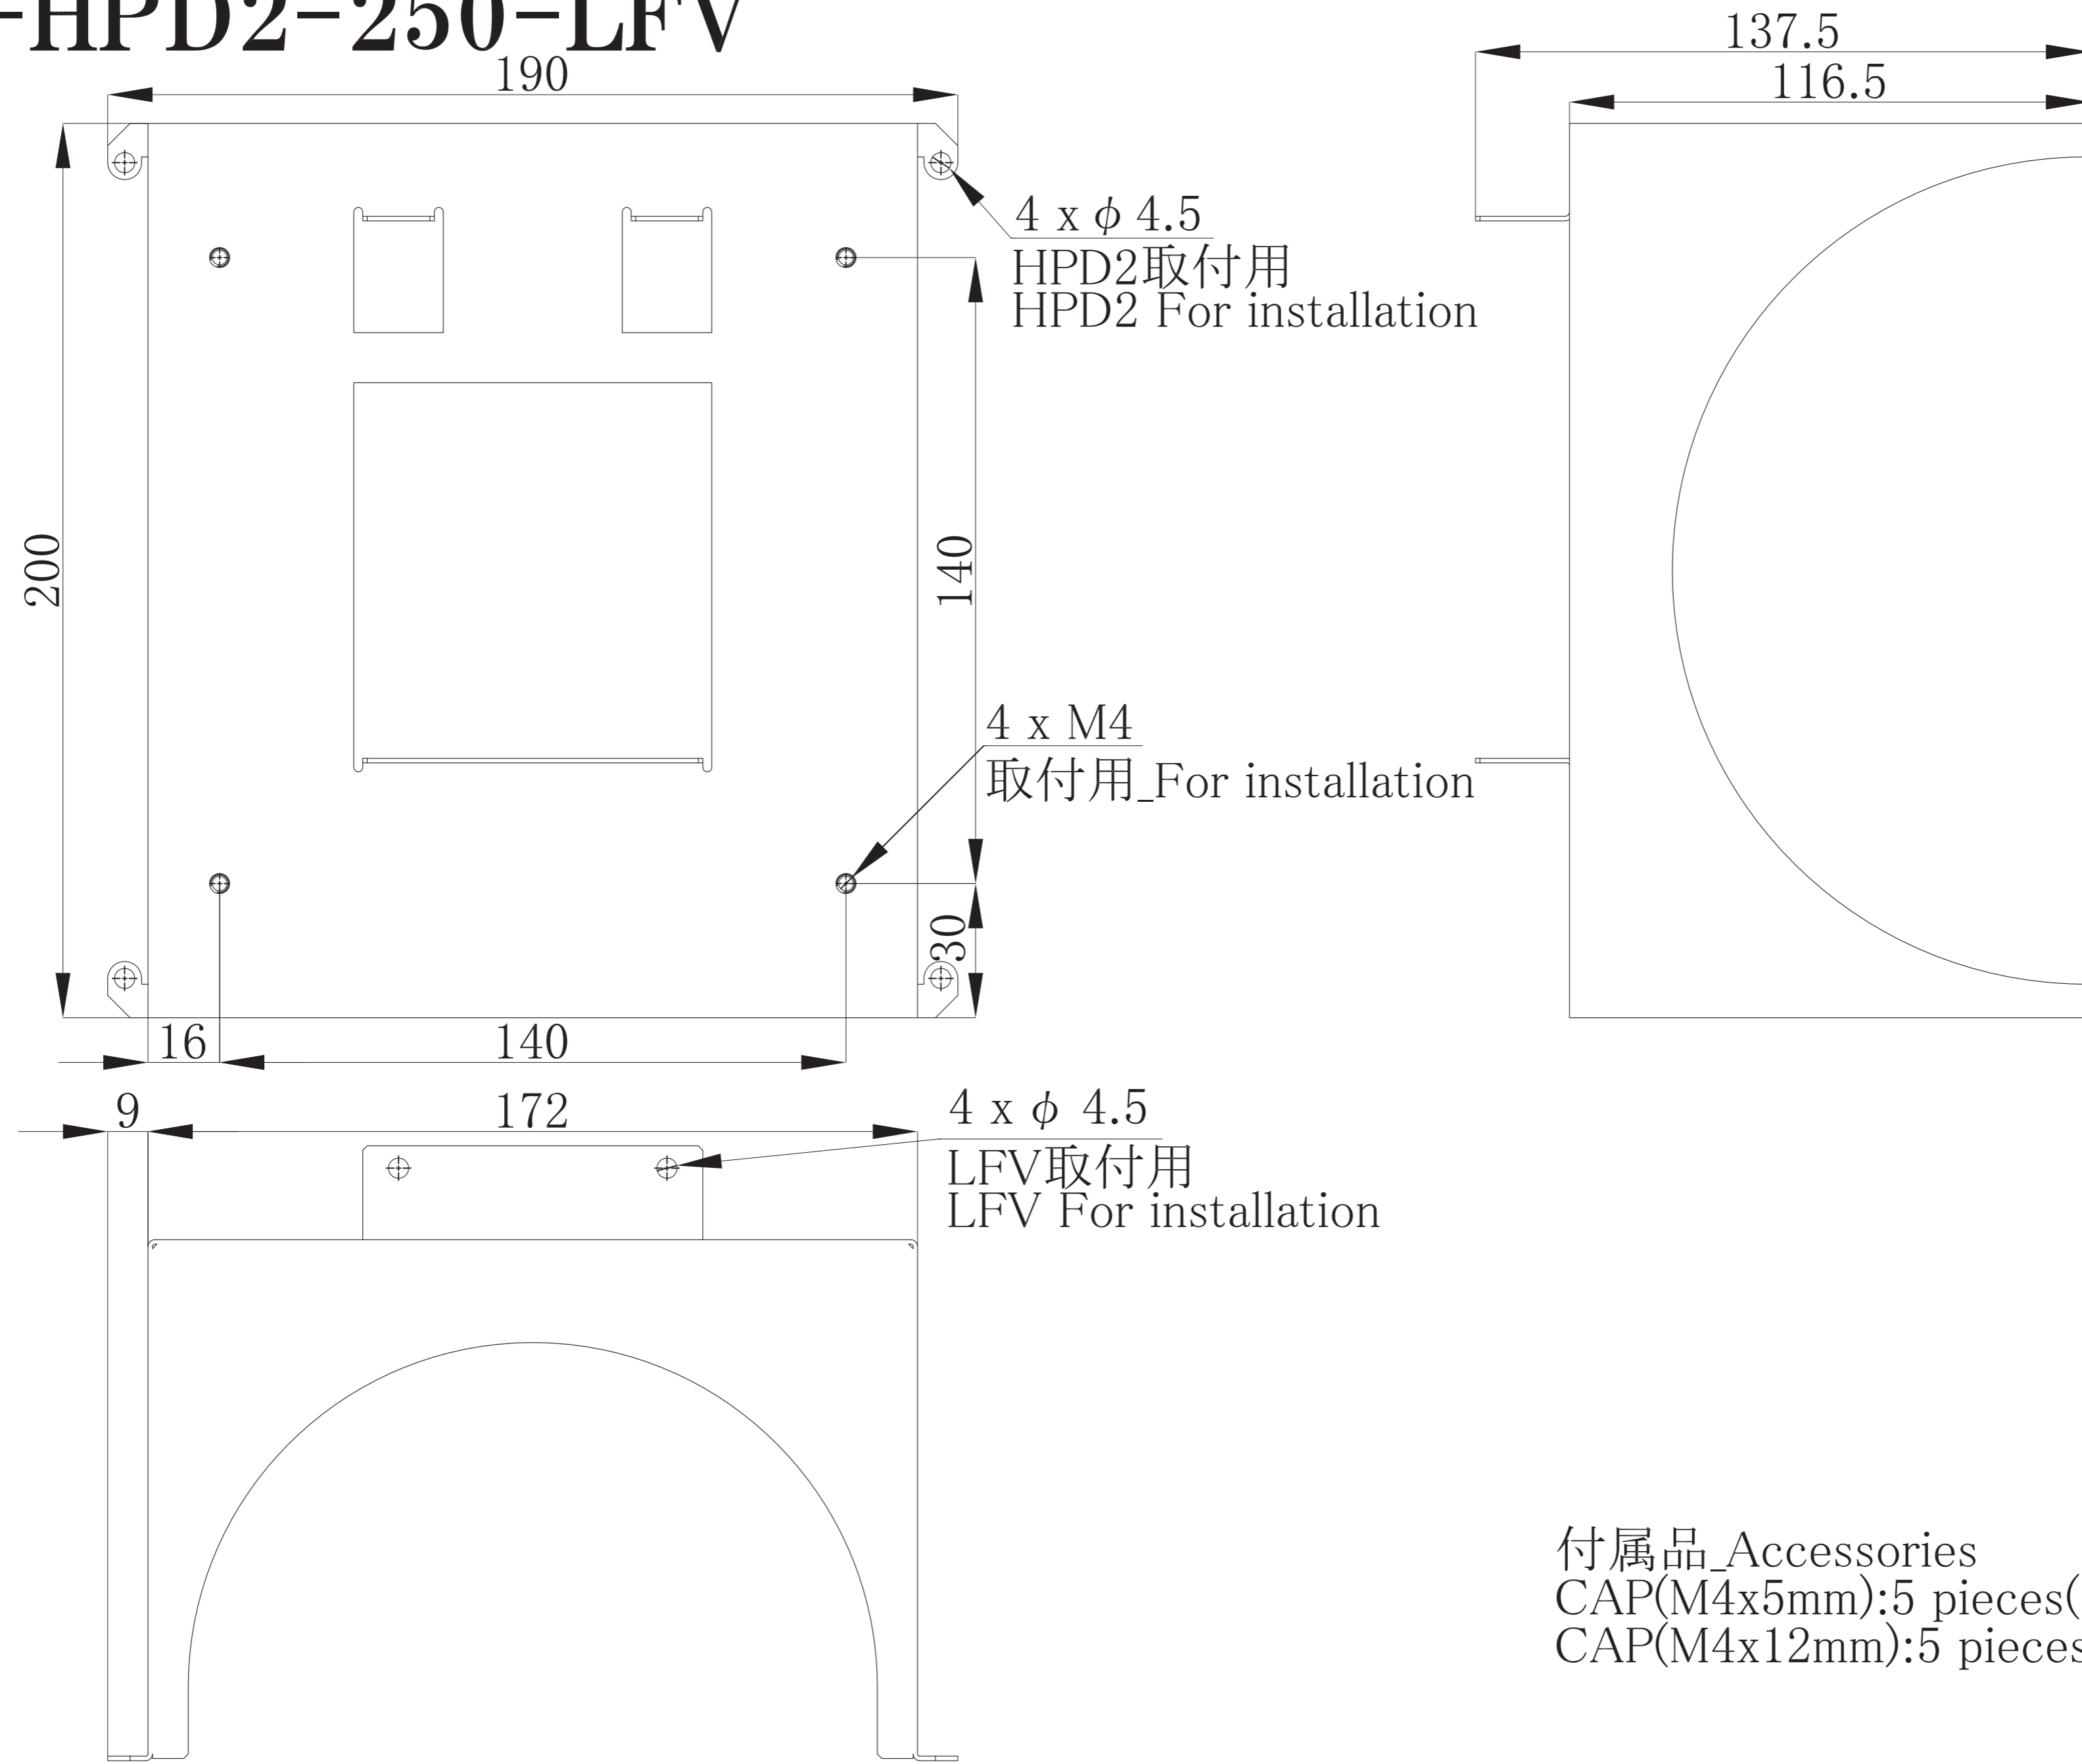

BK-HPD2-250-LFV

Unit: mm

付属品_Accessories
CAP(M4x5mm):5 pieces(LFV)
CAP(M4x12mm):5 pieces(HPD2)