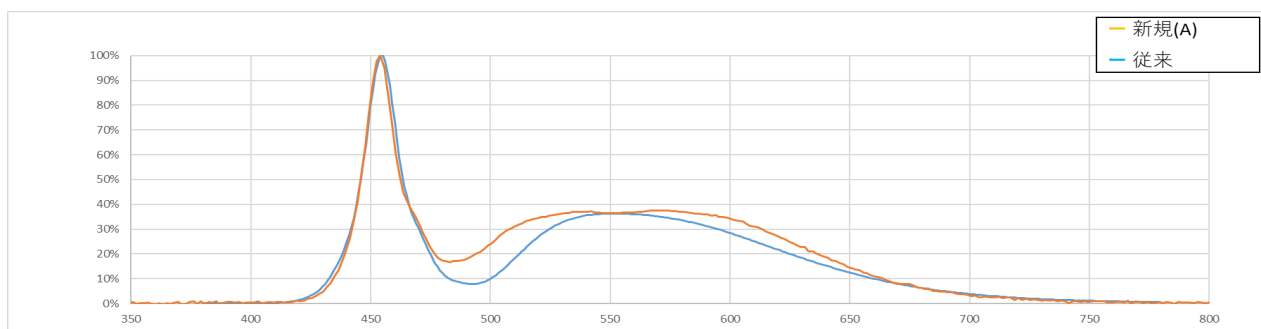

生産終了機種		推奨代替機種
製品型式		製品型式
LDL2-218X30SW2-WD	⇒	LDL2-218X30SW2-WD(A)
LDL2-242X30SW2-WD		LDL2-242X30SW2-WD(A)
LDL2-266X30SW2-WD		LDL2-266X30SW2-WD(A)
LDL2-290X30SW2-WD		LDL2-290X30SW2-WD(A)
LDL2-314X30SW2-WD		LDL2-314X30SW2-WD(A)
LDL2-338X30SW2-WD		LDL2-338X30SW2-WD(A)
LDL2-362X30SW2-WD		LDL2-362X30SW2-WD(A)
LDL2-386X30SW2-WD		LDL2-386X30SW2-WD(A)
LDL2-410X30SW2-WD		LDL2-410X30SW2-WD(A)
LDL2-434X30SW2-WD		LDL2-434X30SW2-WD(A)
LDL2-458X30SW2-WD		LDL2-458X30SW2-WD(A)
LDL2-482X30SW2-WD		LDL2-482X30SW2-WD(A)
LDL2-506X30SW2-WD		LDL2-506X30SW2-WD(A)

2. 理由

上記機種に使用の LED が生産終了

3. 仕様・性能の差異

照明に実装している LED の生産中止により、LED が変更になります。

それに伴い、相関色温度が低く（黄色っぽく）なります。

4. 最終受注日

2023年6月末日

詳細につきましては、弊社営業担当までお問合せください。

以上